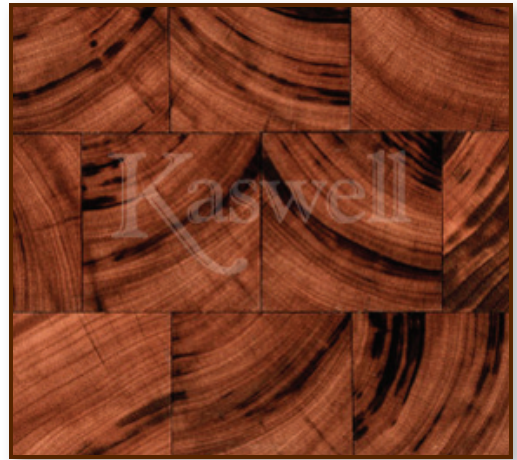

Kaswell Flooring Systems

END GRAIN TIGERWOOD PAVÉ

Product:	End Grain
Species:	Tigerwood-Pavé
Format:	21 blocks on membrane; 22.4 sq. ft per carton.
Sizes:	Panel dimension: 19½" x 8¼" (1.12 sq. ft.). Block face size: 2¾" x 2¾" x ½" depth.
Finish options:	Unfinished; factory sanded
Adhesive:	Bostiks Best or Equal