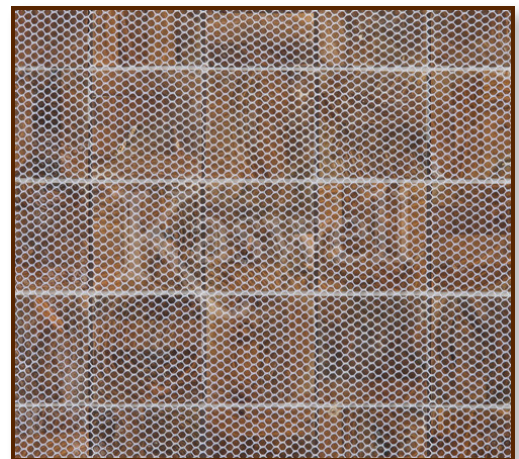

Kaswell Flooring Systems

END GRAIN BOOTEAK MOSAIC

Product:	End Grain
Species:	Teak
Format:	Mosaic, mesh backed
Sizes:	5/16" depth, 2½" x 2½" face size, with 1/16" joint size, with 1.15 square feet per sheet, 10 sheets per box, 11.50 square feet per box, 17.70 lbs. per box.
Finish options:	Unfinished
Adhesive:	Bostik Urethane Adhesive
Grout:	Kaswell flexible grout

Mosaic tiles shown **with** Bostik grout.

Mosaic tiles shown **without** Bostik grout.

Mosaic tiles with mesh backing.