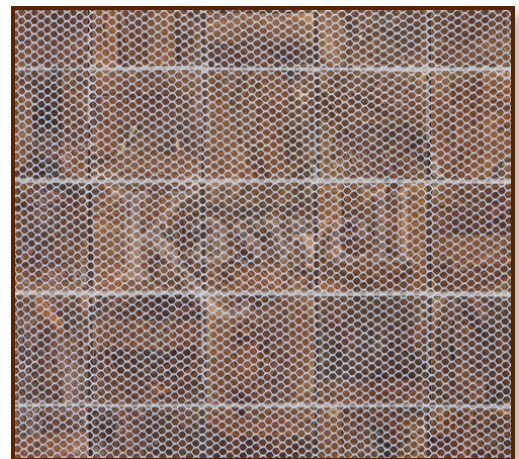

Kaswell Flooring Systems

END GRAIN CANDY BAR MOSAIC

Product:	End Grain
Species:	Mixed
Format:	Mosaic, mesh backed
Sizes:	5/16" depth, 2½" x 2½" face size, with 1/16" joint size, with 1.15 square feet per sheet, 10 sheets per box, 11.50 square feet per box, 17.70 lbs. per box.
Finish options:	Unfinished
Adhesive:	Bostik Urethane Adhesive
Grout:	Kaswell flexible grout

Mosaic tiles shown **with** Bostik grout.

Mosaic tiles shown **without** Bostik grout.

Mosaic tiles with mesh backing.