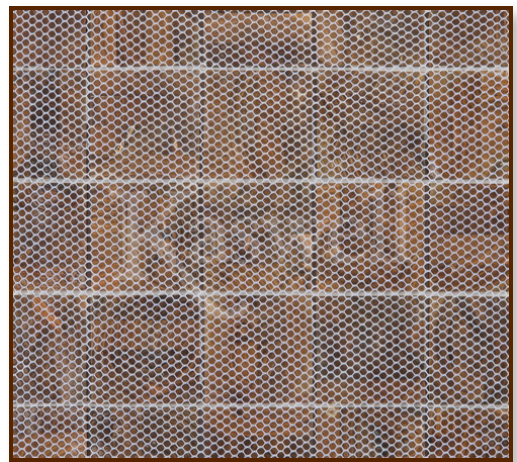

Kaswell Flooring Systems

END GRAIN HONEY PINE MOSAIC

Product:	End Grain
Species:	Pine
Format:	Mosaic, mesh backed
Sizes:	5/16" depth, 2½" x 2½" face size, with 1/16" joint size, with 1.15 square feet per sheet, 10 sheets per box, 11.50 square feet per box, 17.70 lbs. per box.
Finish options:	Unfinished
Adhesive:	Bostik Urethane Adhesive
Grout:	Kaswell flexible grout

Mosaic tiles shown **with** Bostik grout.

Mosaic tiles with mesh backing.