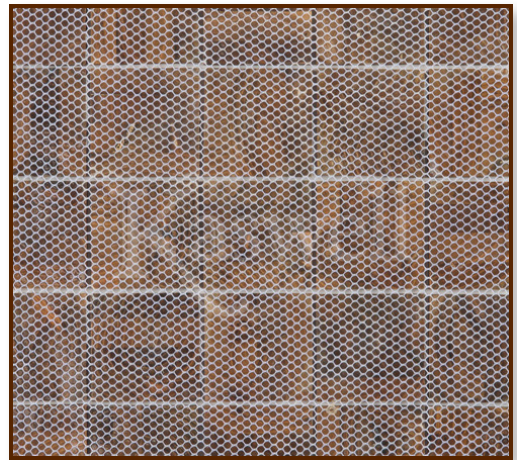

Kaswell Flooring Systems

END GRAIN HONEY PINE MOSAIC

Product:	End Grain
Species:	Pine
Format:	Mosaic, mesh backed
Sizes:	5/16" depth, 2½" x 2½" face size, with 1/16" joint size, with 1.15 square feet per sheet, 10 sheets per box, 11.50 square feet per box, 17.70 lbs. per box.
Finish options:	Unfinished
Adhesive:	Bostik Urethane Adhesive
Grout:	Kaswell flexible grout

Mosaic tiles shown **with** Bostik grout.

Mosaic tiles with mesh backing.