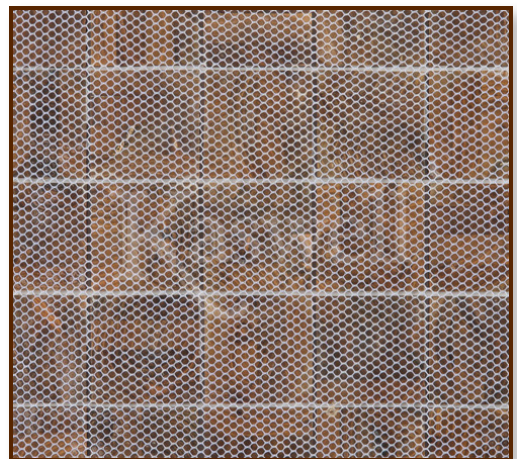

Kaswell Flooring Systems

END GRAIN SUBWAY PINE MOSAIC

Product:	End Grain
Species:	Mixed Oak
Format:	Mosaic, mesh backed
Sizes:	5/16" depth, 2 $\frac{3}{4}$ " x $\frac{3}{4}$ " face size, with 1/16" joint size, with 1.04 square feet per sheet, 10 sheets per box, 10.40 square feet per box, 10.70 lbs. per box.
Finish options:	Unfinished
Adhesive:	Bostik Urethane Adhesive
Grout:	Kaswell flexible grout

Mosaic tiles shown **with** Bostik grout.

Mosaic tiles shown **without** Bostik grout.

Mosaic tiles with mesh backing.