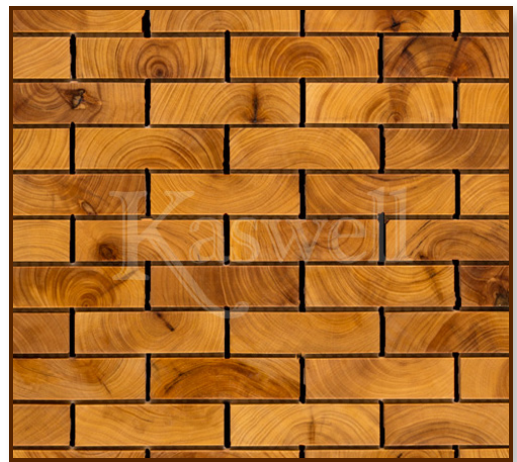

Kaswell Flooring Systems

END GRAIN SUBWAY PINE MOSAIC

Product:	End Grain
Species:	Mixed Oak
Format:	Mosaic, mesh backed
Sizes:	5/16" depth, 2¾" x ¾" face size, with 1/16" joint size, with 1.04 square feet per sheet, 10 sheets per box, 10.40 square feet per box, 10.70 lbs. per box.
Finish options:	Unfinished
Adhesive:	Bostik Urethane Adhesive
Grout:	Kaswell flexible grout

Mosaic tiles shown **with** Bostik grout.

Mosaic tiles shown **without** Bostik grout.

Mosaic tiles with mesh backing.