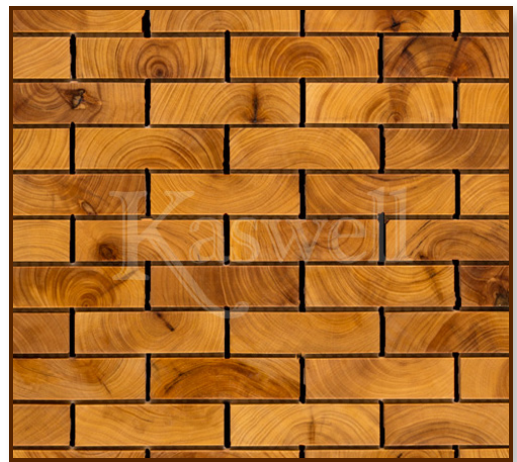

Kaswell Flooring Systems

END GRAIN SUBWAY PINE MOSAIC

Product:	End Grain
Species:	Mixed Oak
Format:	Mosaic, mesh backed
Sizes:	5/16" depth, 2 $\frac{3}{4}$ " x $\frac{3}{4}$ " face size, with 1/16" joint size, with 1.04 square feet per sheet, 10 sheets per box, 10.40 square feet per box, 10.70 lbs. per box.
Finish options:	Unfinished
Adhesive:	Bostik Urethane Adhesive
Grout:	Kaswell flexible grout

Mosaic tiles shown **with** Bostik grout.

Mosaic tiles shown **without** Bostik grout.

Mosaic tiles with mesh backing.