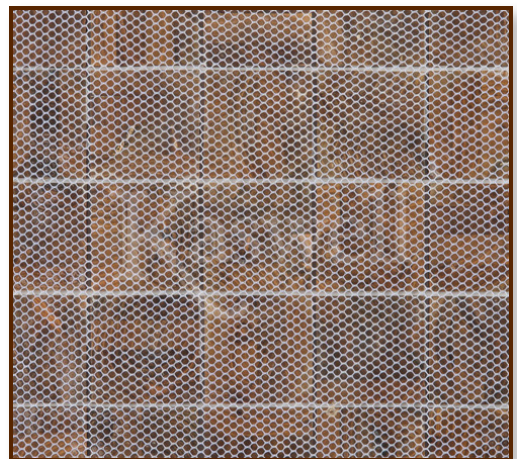

Kaswell Flooring Systems

END GRAIN SUBWAY PINE MOSAIC

Product:	End Grain
Species:	Mixed Oak
Format:	Mosaic, mesh backed
Sizes:	5/16" depth, 2¾" x ¾" face size, with 1/16" joint size, with 1.04 square feet per sheet, 10 sheets per box, 10.40 square feet per box, 10.70 lbs. per box.
Finish options:	Unfinished
Adhesive:	Bostik Urethane Adhesive
Grout:	Kaswell flexible grout

Mosaic tiles shown **with** Bostik grout.

Mosaic tiles shown **without** Bostik grout.

Mosaic tiles with mesh backing.