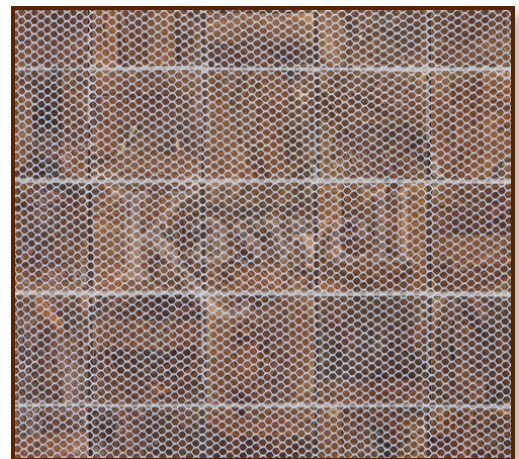

Kaswell Flooring Systems

END GRAIN SWEET TEAK MOSAIC

Product:	End Grain
Species:	Teak
Format:	Mosaic, mesh backed
Sizes:	5/16" depth, 3/4" x 3/4" face size, with 1/16" joint size, with 1.16 square feet per sheet, 10 sheets per box, 11.6 square feet per box, 15.40 lbs. per box.
Finish options:	Unfinished
Adhesive:	Bostik Urethane Adhesive
Grout:	Kaswell flexible grout

Mosaic tiles shown **with** Bostik grout.

Mosaic tiles shown **without** Bostik grout.

Mosaic tiles with mesh backing.