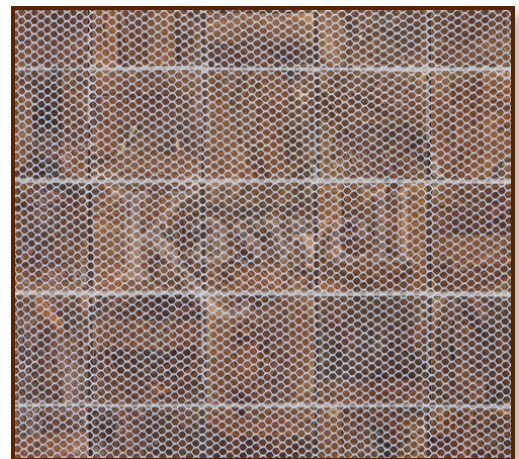

## END GRAIN SWEET TEAK MOSAIC

<b>Product:</b>	End Grain
<b>Species:</b>	Teak
<b>Format:</b>	Mosaic, mesh backed
<b>Sizes:</b>	5/16" depth, 3/4" x 3/4" face size, with 1/16" joint size, with 1.16 square feet per sheet, 10 sheets per box, 11.6 square feet per box, 15.40 lbs. per box.
<b>Finish options:</b>	Unfinished
<b>Adhesive:</b>	Bostik Urethane Adhesive
<b>Grout:</b>	Kaswell flexible grout

Mosaic tiles shown **with** Bostik grout.

Mosaic tiles shown **without** Bostik grout.

Mosaic tiles with mesh backing.